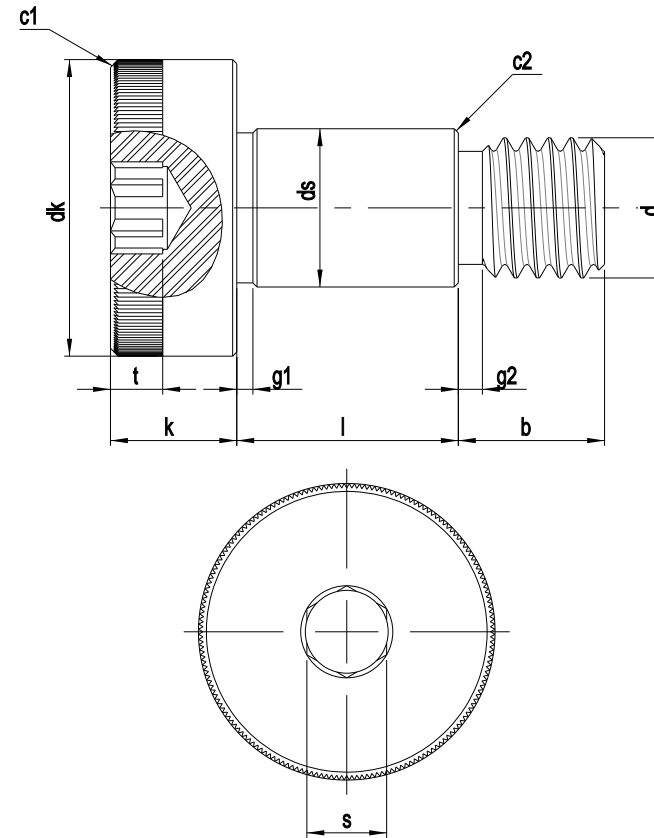

Further Information

ds (nom)	ds	d	s	dk	k	b
3.0	2.990-2.960	M2	2.0	5.0	2.0	3.8
4.0	3.990-3.960	M3	2.0	6.0	3.0	4.5
5.0	4.990-4.960	M4	2.5	9.0	4.0	4.5
6.0	5.990-5.960	M5	3.0	10	4.5	9.5
8.0	7.987-7.951	M6	4.0	13	5.5	11
10	9.987-9.951	M8	5.0	16	7.0	13
12	11.984-11.9	M10	6.0	18	9.0	16
	41					
16	15.984-15.9	M12	8.0	24	11	18
	41					
20	19.980-19.9	M16	10.0	30	14	22
	28					

	Part No. ASS100850KA4
<p>www.pts-uk.com +44 (0)1342 410758</p>	<p>10 (M8) X 50 KNURLED HEAD SOCKET SHOULDER SCREW A4 (316L) STAINLESS STEEL</p>
<p>Information in this drawing is provided for reference only</p>	